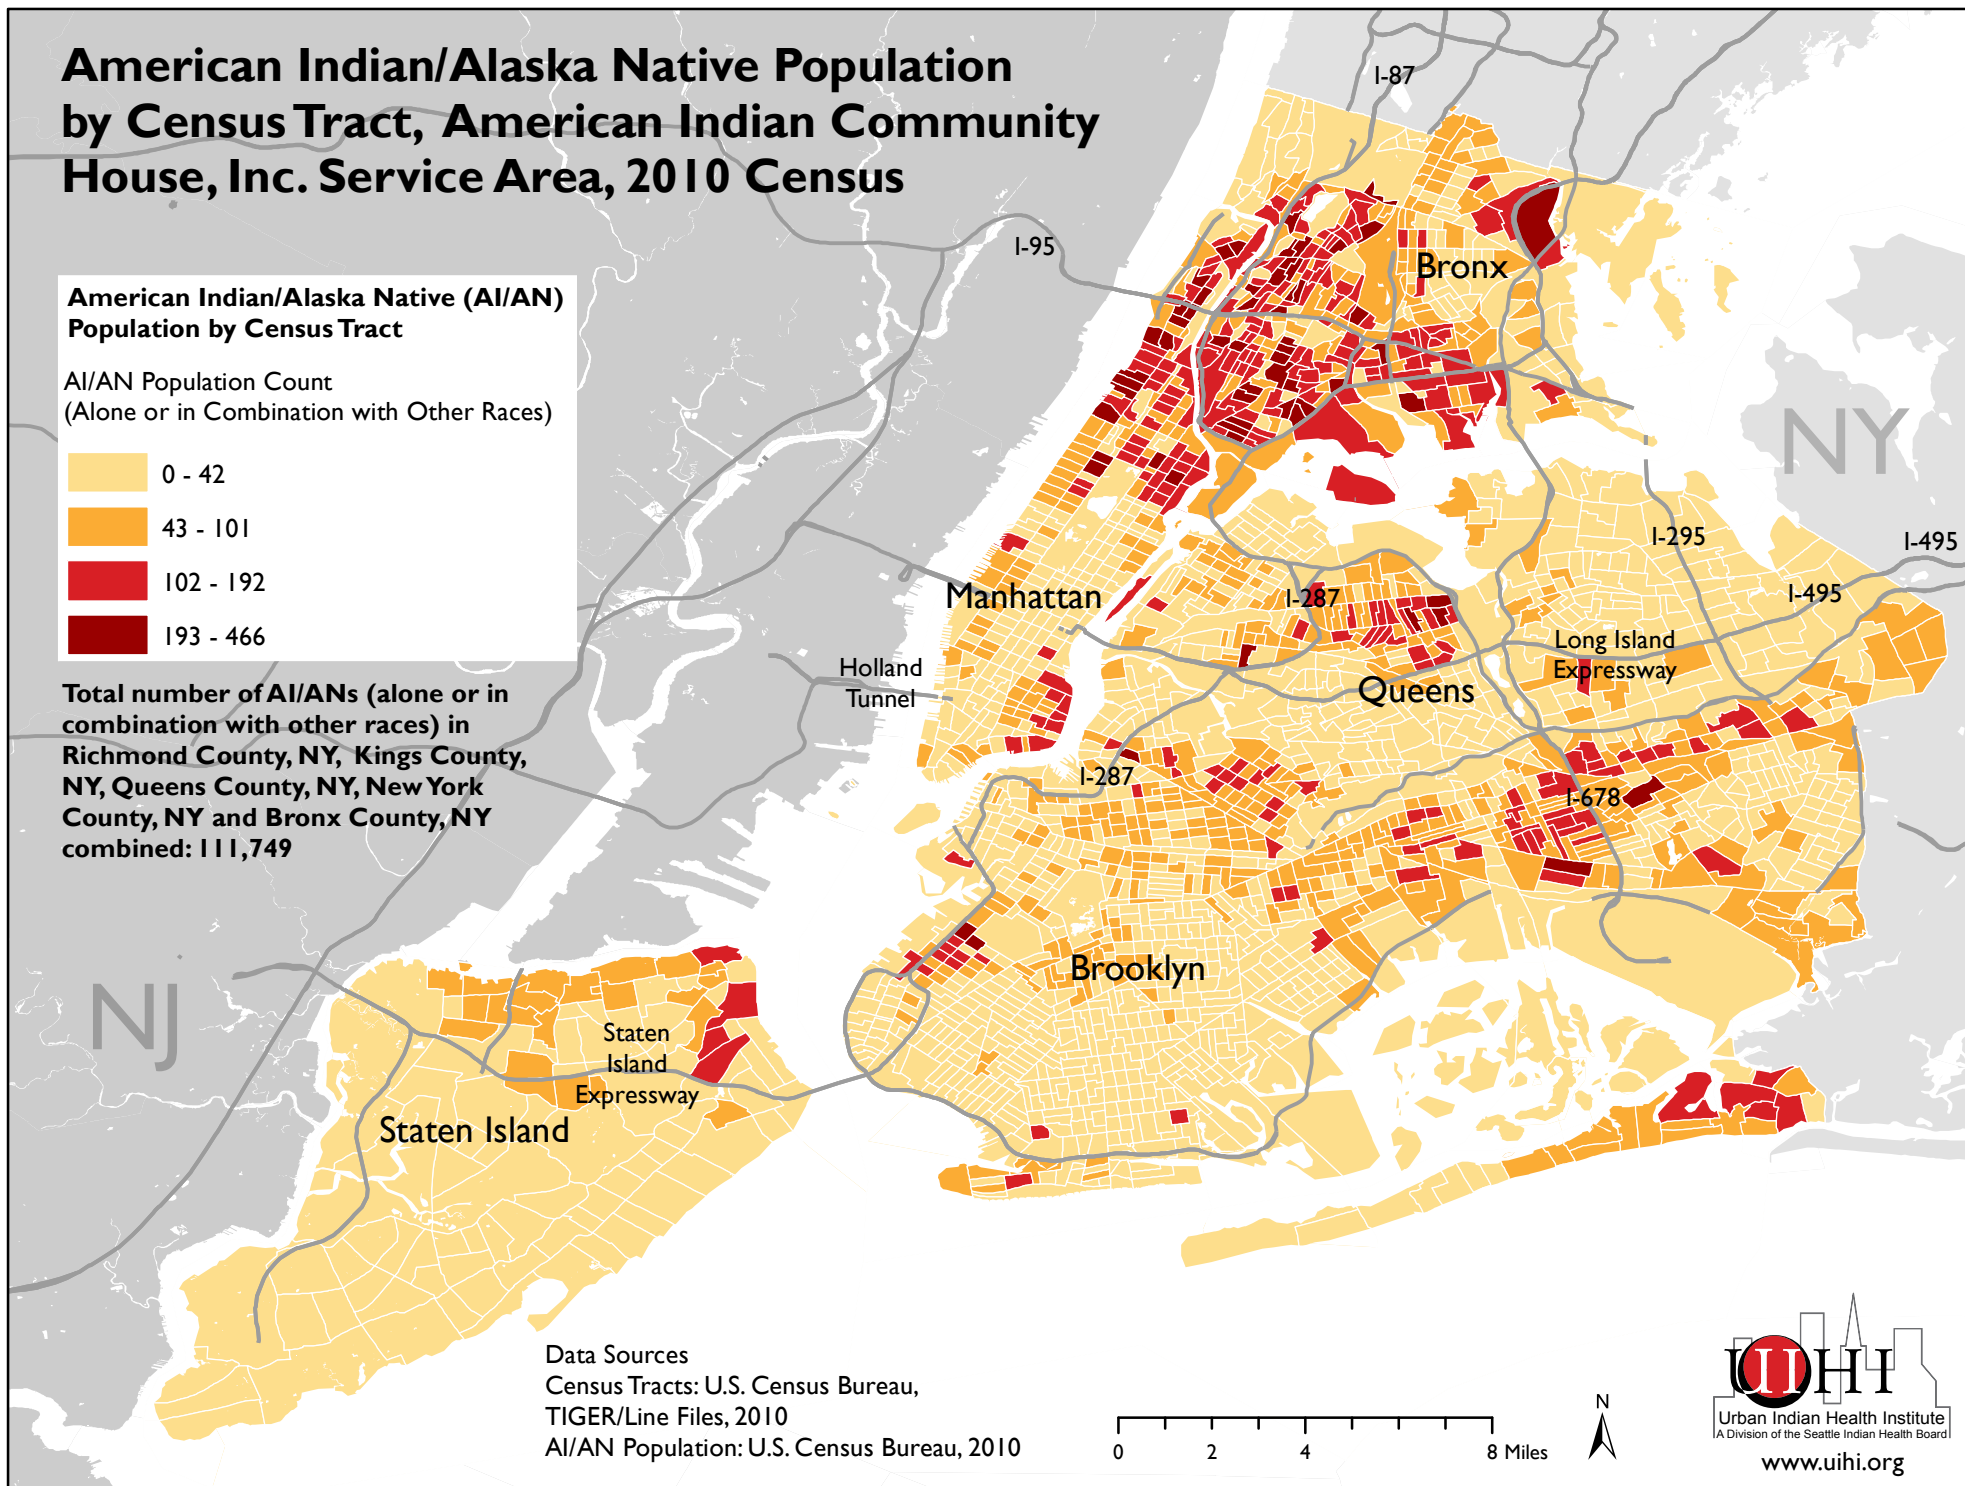

American Indian/Alaska Native Population by Census Tract, American Indian Community House, Inc. Service Area, 2010 Census

American Indian/Alaska Native (AI/AN) Population by Census Tract

AI/AN Population Count
(Alone or in Combination with Other Races)

Total number of AI/ANs (alone or in combination with other races) in Richmond County, NY, Kings County, NY, Queens County, NY, New York County, NY and Bronx County, NY combined: 111,749

Data Sources
Census Tracts: U.S. Census Bureau, TIGER/Line Files, 2010
AI/AN Population: U.S. Census Bureau, 2010