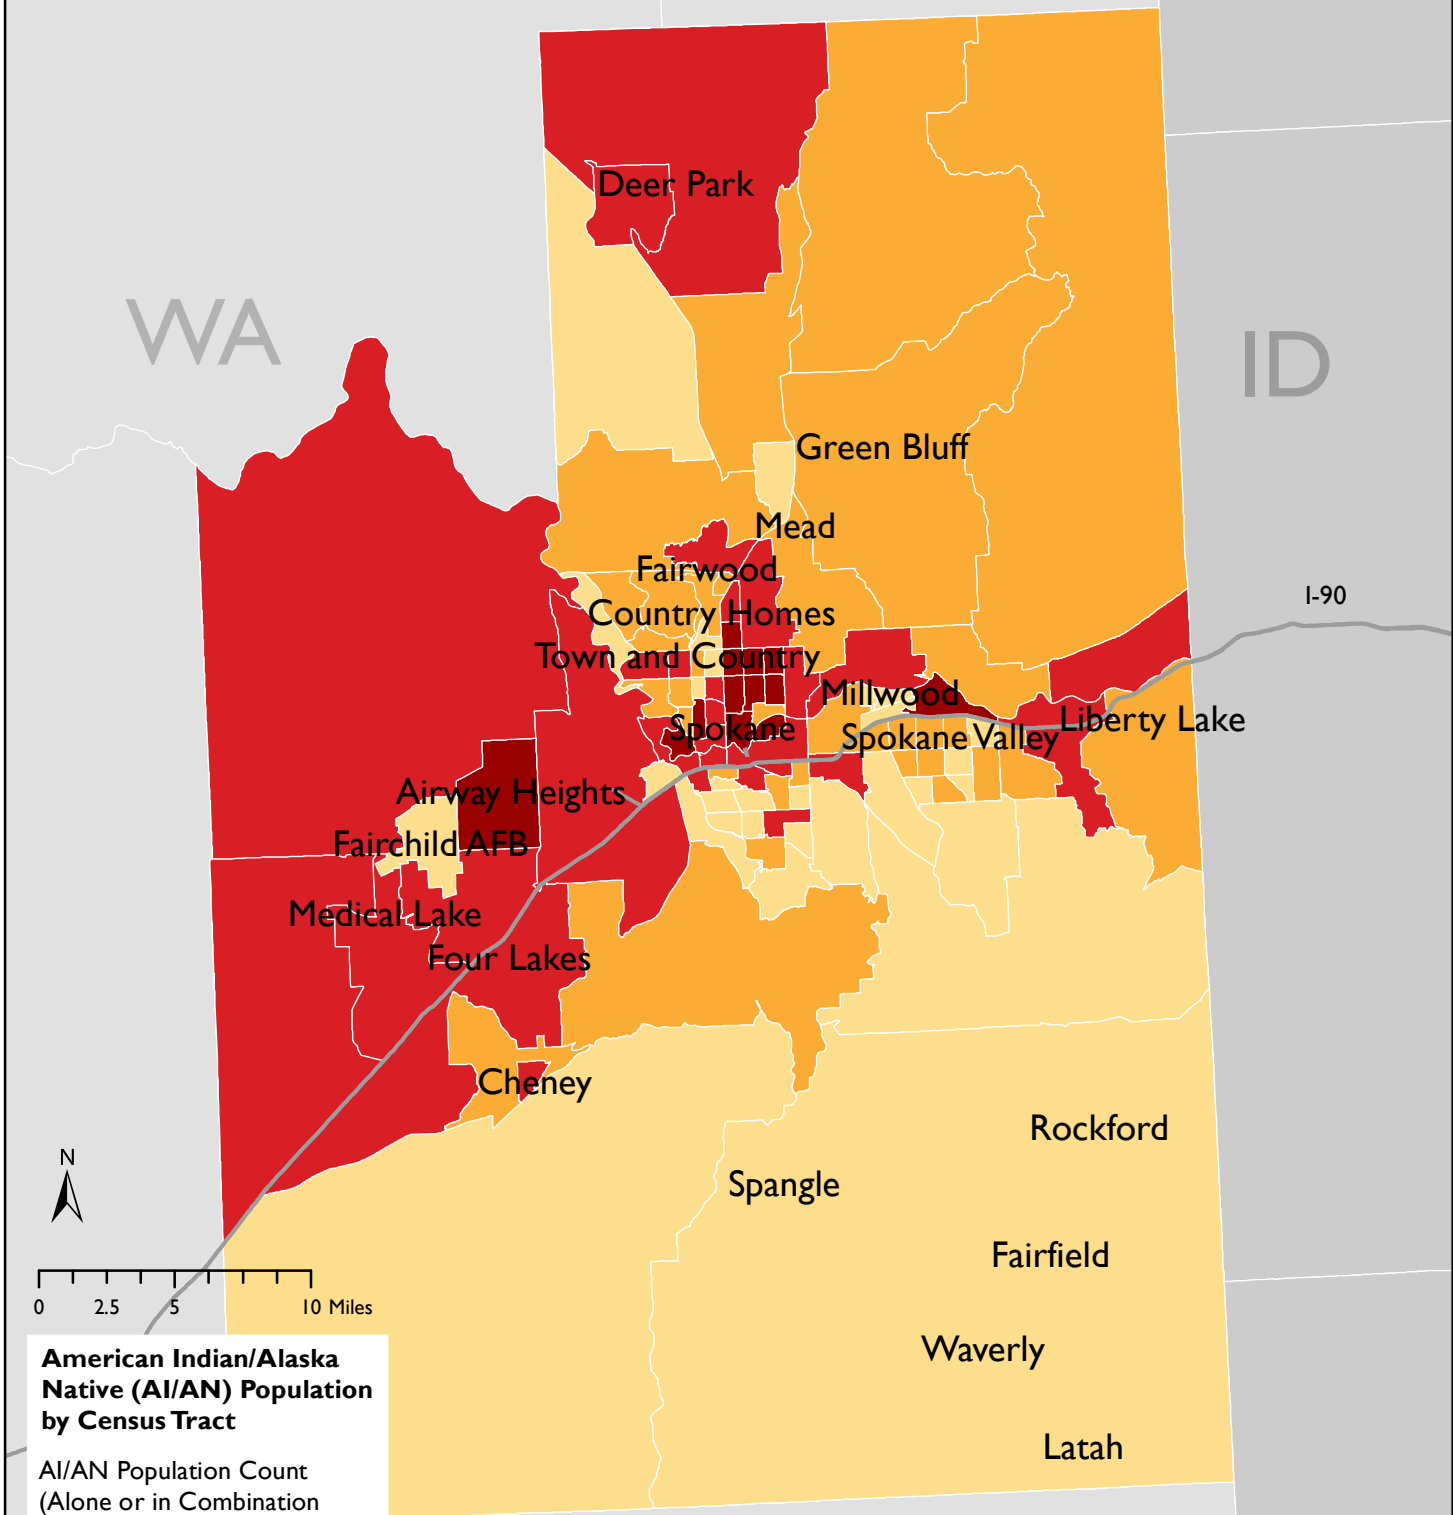

American Indian/Alaska Native Population by Census Tract NATIVE Project Service Area, 2010 Census

American Indian/Alaska Native (AI/AN) Population by Census Tract

AI/AN Population Count (Alone or in Combination with Other Races)

	32 - 81
	82 - 141
	142 - 235
	236 - 409

Total number of AI/ANs (alone or in combination with other races) in Spokane County, WA: 14,286

Data Sources
 Census Tracts: U.S. Census Bureau, TIGER/Line Files, 2010
 AI/AN Population: U.S. Census Bureau, 2010