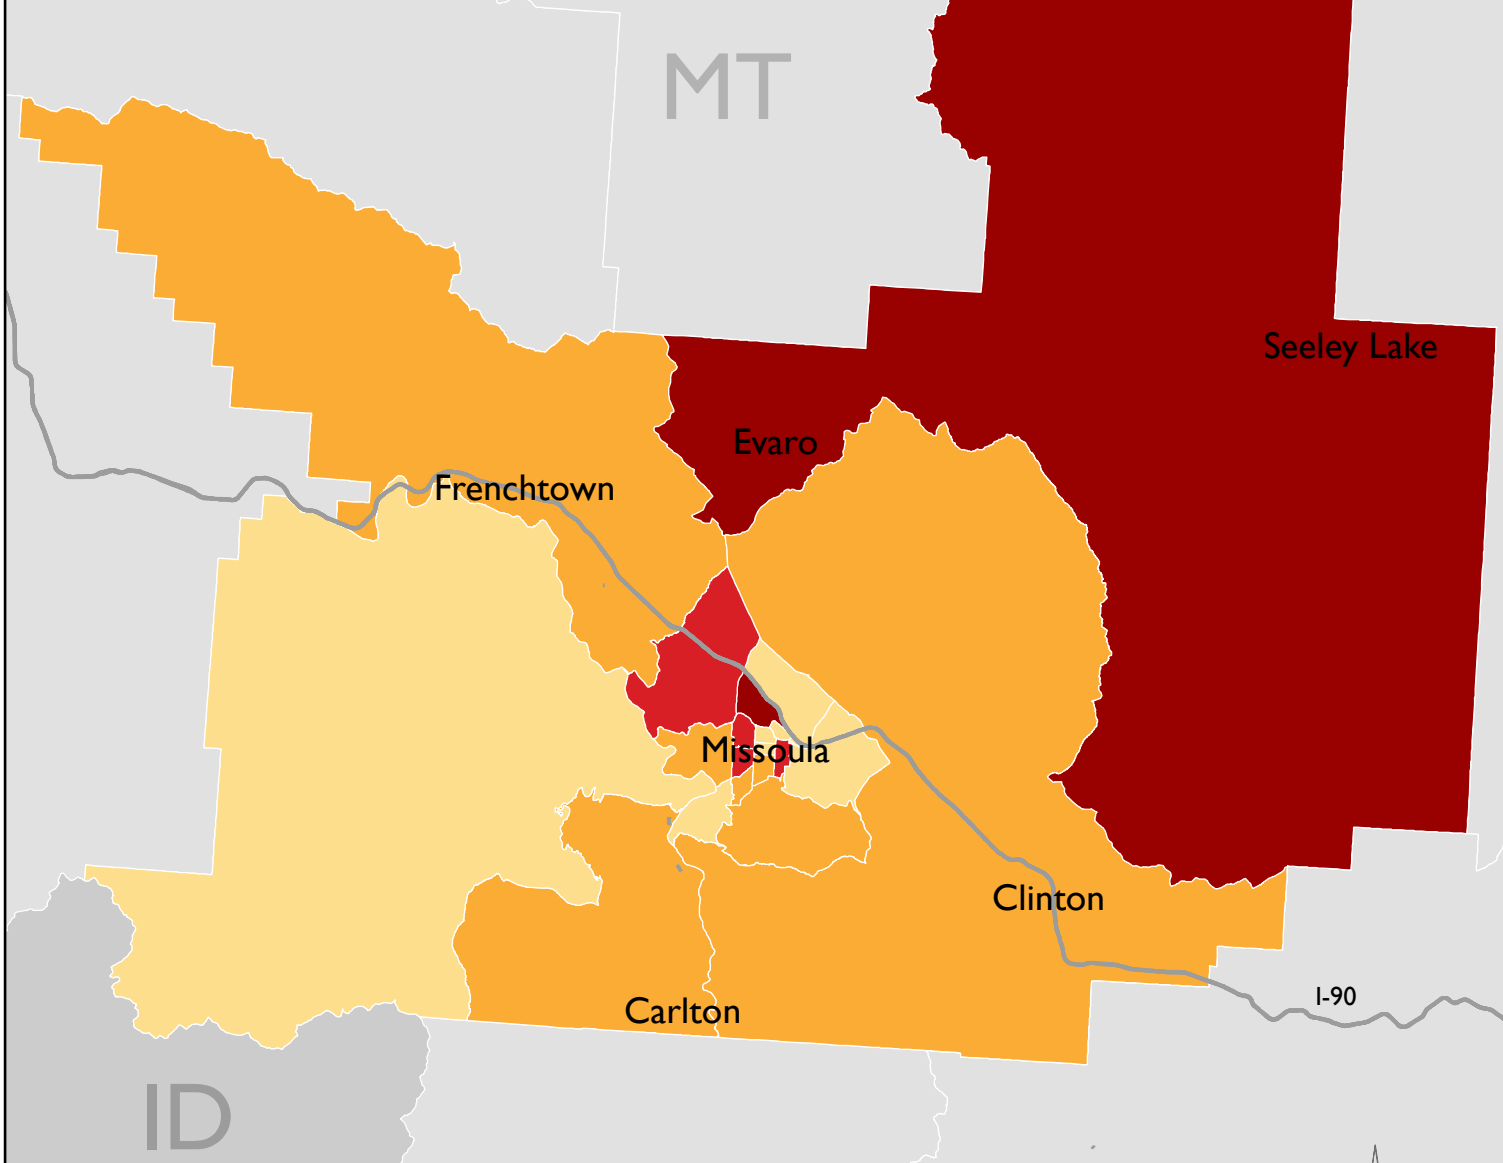

American Indian/Alaska Native Population by Census Tract, Missoula Indian Center Service Area, 2010 Census

American Indian/Alaska Native (AI/AN) Population by Census Tract
 AI/AN Population Count
 (Alone or in Combination with Other Races)

74 - 142
143 - 218
219 - 344
345 - 628

Total number of AI/ANs (alone or in combination with other races) in Missoula County, MT: 4,502

Data Sources
 Census Tracts: U.S. Census Bureau, TIGER/Line Files, 2010
 AI/AN Population: U.S. Census Bureau, 2010