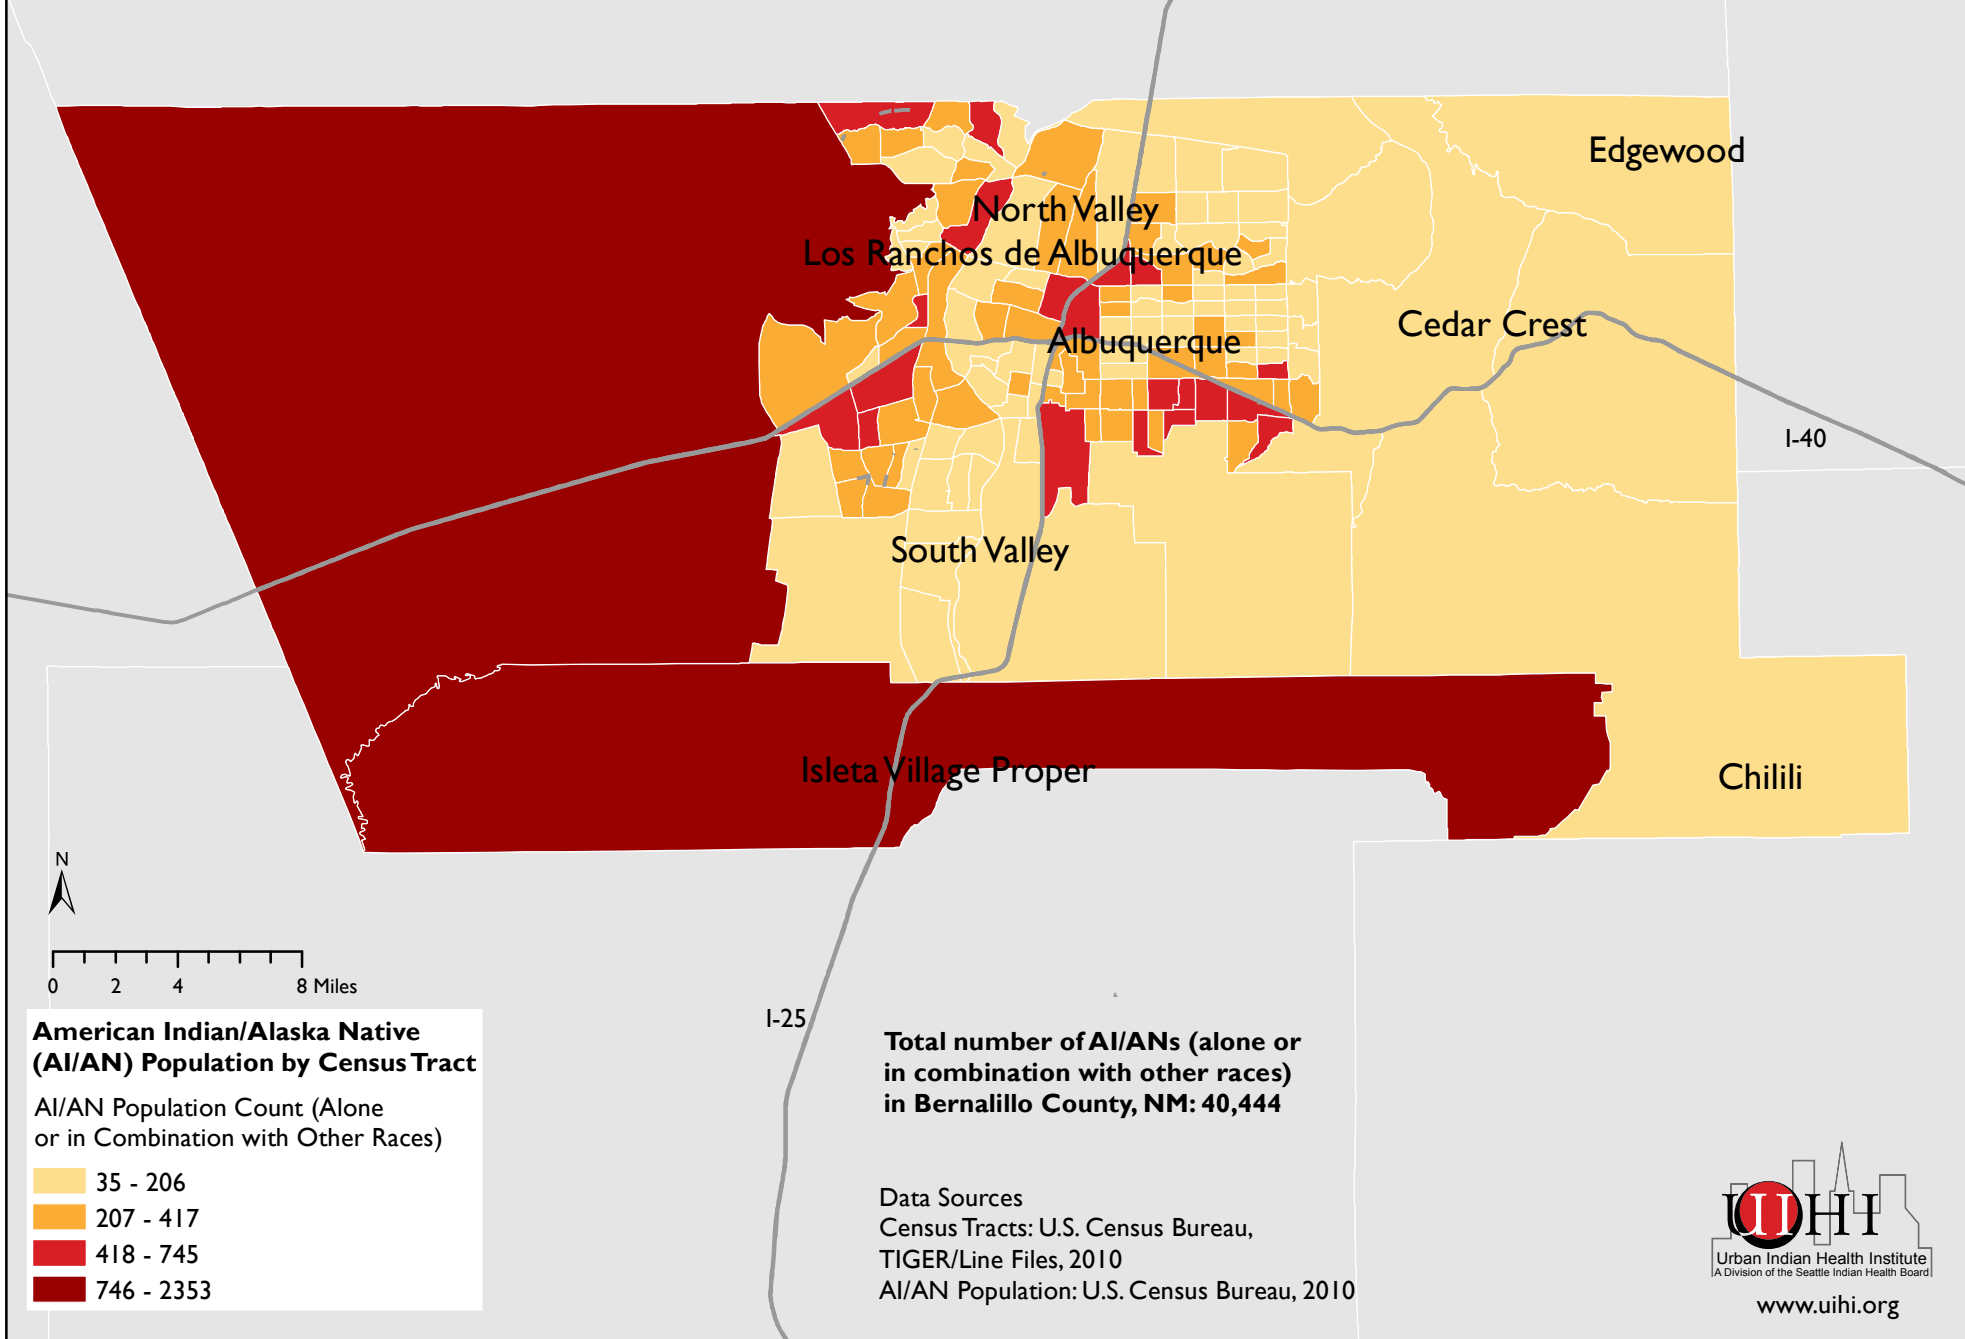

# American Indian/Alaska Native Population by Census Tract First Nations Community HealthSource Service Area, 2010 Census

**American Indian/Alaska Native (AI/AN) Population by Census Tract**  
AI/AN Population Count (Alone or in Combination with Other Races)

Light Yellow	35 - 206
Orange	207 - 417
Red	418 - 745
Dark Red	746 - 2353

**Total number of AI/ANs (alone or in combination with other races) in Bernalillo County, NM: 40,444**

Data Sources  
Census Tracts: U.S. Census Bureau, TIGER/Line Files, 2010  
AI/AN Population: U.S. Census Bureau, 2010