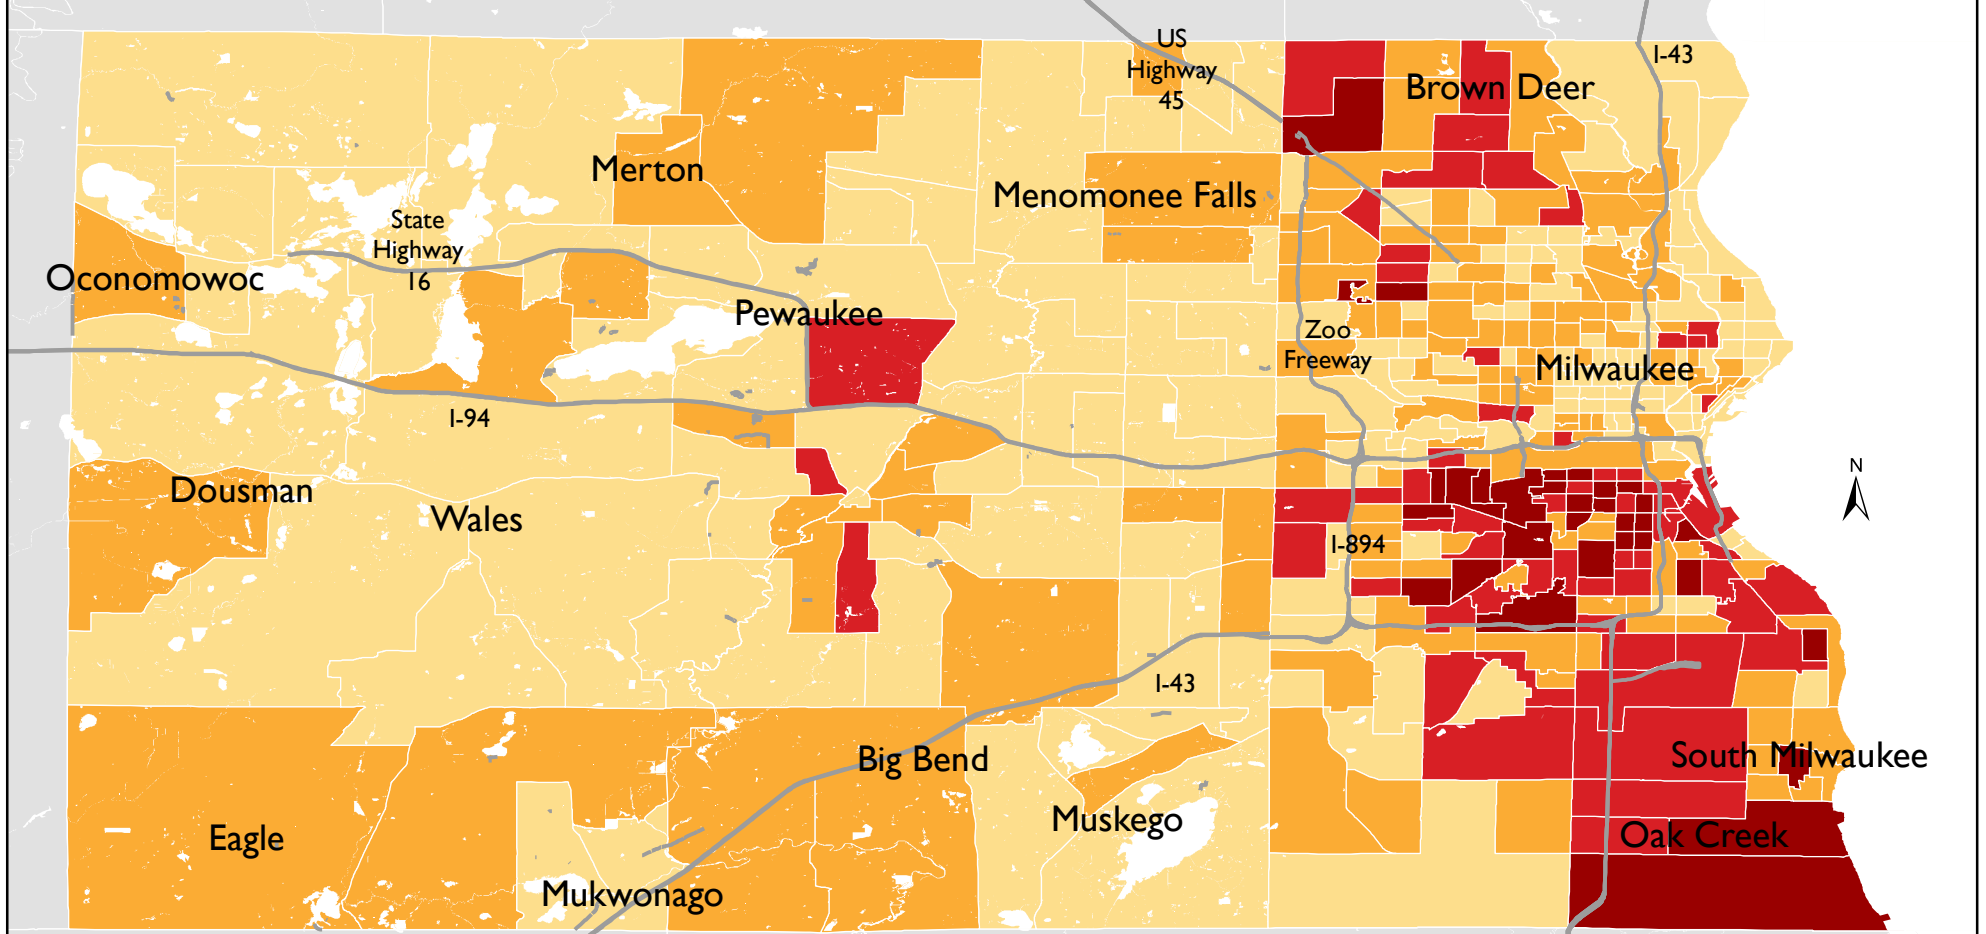

American Indian/Alaska Native Population by Census Tract, Gerald L. Ignace Indian Health Center, Inc. Service Area, 2010 Census

American Indian/Alaska Native (AI/AN) Population by Census Tract

AI/AN Population Count (Alone or in Combination with Other Races)

Total number of AI/ANs (alone or in combination with other races) in Milwaukee County, WI and Waukesha County, WI combined: 15,934

Data Sources
 Census Tracts: U.S. Census Bureau, TIGER/Line Files, 2010
 AI/AN Population: U.S. Census Bureau, 2010